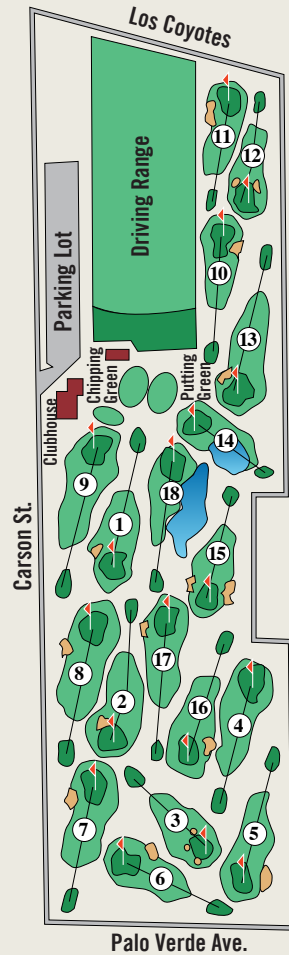

JOIN THE PLAYERS CLUB

EXCLUSIVE MEMBER BENEFITS AND DISCOUNTS

To sign up or for more information, please contact the Pro Shop.